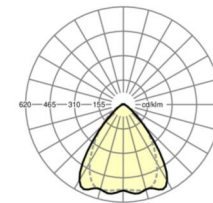

CHARACTERISTICS

Order number	19535004084
EAN number	4020863433896
Commodity code	94051190
Certification mark	IP 20, Protection class I, ENEC10 VDE, F, HACCP DIN10500/Food/IFS-application-related suitability/BRC, Indoor, CE
Impact resistance (IK rating)	IK03 (-20°C bis 30°C)
Ambient temperatur	ta -20°C to 30°C
Warranty period	5 years
State funding programs	BEG - Federal funding for efficient buildings (valid only for Germany)

ELECTRICAL ENGINEERING

Controller	Electronic driver (1 pcs.)
System output	24W
Mains voltage	230V/50Hz
Energy efficiency class/light source	B

LIGHTING TECHNOLOGY

Placement	LED, Colour rendering/Light colour CRI ≥ 80 / 3000K
Colour tolerance (MacAdam)	3SDCM
Nominal luminous flux	4233lm
LED service life	50000h L80/B10 (Tq 30°C), 70000h L80/B50 (Tq 30°C)
Luminaire luminous efficiency	178lm/W
Beam angle	80° (C0) / 75° (C90)
UGR lat./long.	18.2 / 18.8

MECHANICS

Housing colour	black RAL 9005
Dimensions (LxWxH/DxH)	1531mm x 55mm x 37mm
Weight (net)	1.75kg
Type of installation	Mounting rail system installation, Light structure

Dimensions

L	1531 mm	Length
B	55 mm	Width
H	37 mm	Height

DEEP-LINK

<https://www.regiolux.de/en/article/19535004084>

Reference	LED 4000lm 830
ηLB	100 %
Φ ↓/↑	98 % / 2 %
UGR lat./long.	18.2 / 18.8