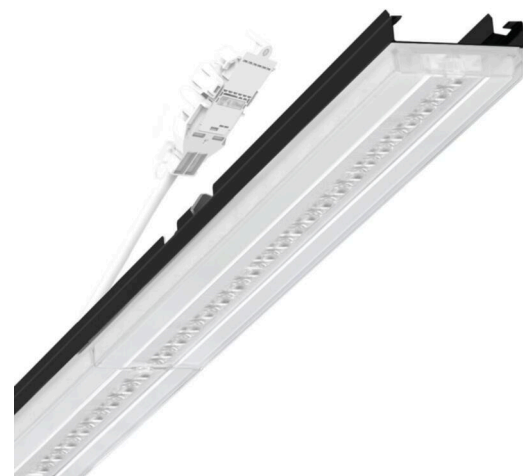

Variable device mount - Central.Line.Optic - direct narrow/wide distribution - visually continuous

Device mount made of a galvanised, profiled steel sheet; surface coated with polyester resin. Tool-free attachment with design-integrated pressure caps guarantee protection against theft and dismantling. Variable position on the mounting rail. Housing colour black RAL 9005; Direct narrow/wide-beam light distribution using the Central.Line.Optic HP made of PMMA plastic. The lens optics ensure absolute ease of assembly and are simple to maintain thanks to the easily cleaned surface. The compact 1-row arrangement of the lenses ensures that the dots merge into a line with a homogeneous appearance in the object. Electrical connection by means of a 1m connection cable for variable device mount positioning with a 3-pin, quick-fit plug connector in the light run with free phase pre-selection. They are exchangeable, permit modernisation and reliably prolong the service life of the overall system.

MECHANICS

Housing colour	black RAL 9005
Dimensions (LxWxH/DxH)	1531mm x 55mm x 37mm
Weight (net)	1.75kg
Type of installation	Mounting rail system installation, Light structure

Dimensions

L	1531 mm	Length
B	55 mm	Width
H	37 mm	Height

DEEP-LINK

<https://www.regiolux.de/en/article/19535004084>

Reference	LED 4000lm 830
ηLB	100 %
Φ ↓/↑	98 % / 2 %
UGR lat./long.	18.2 / 18.8